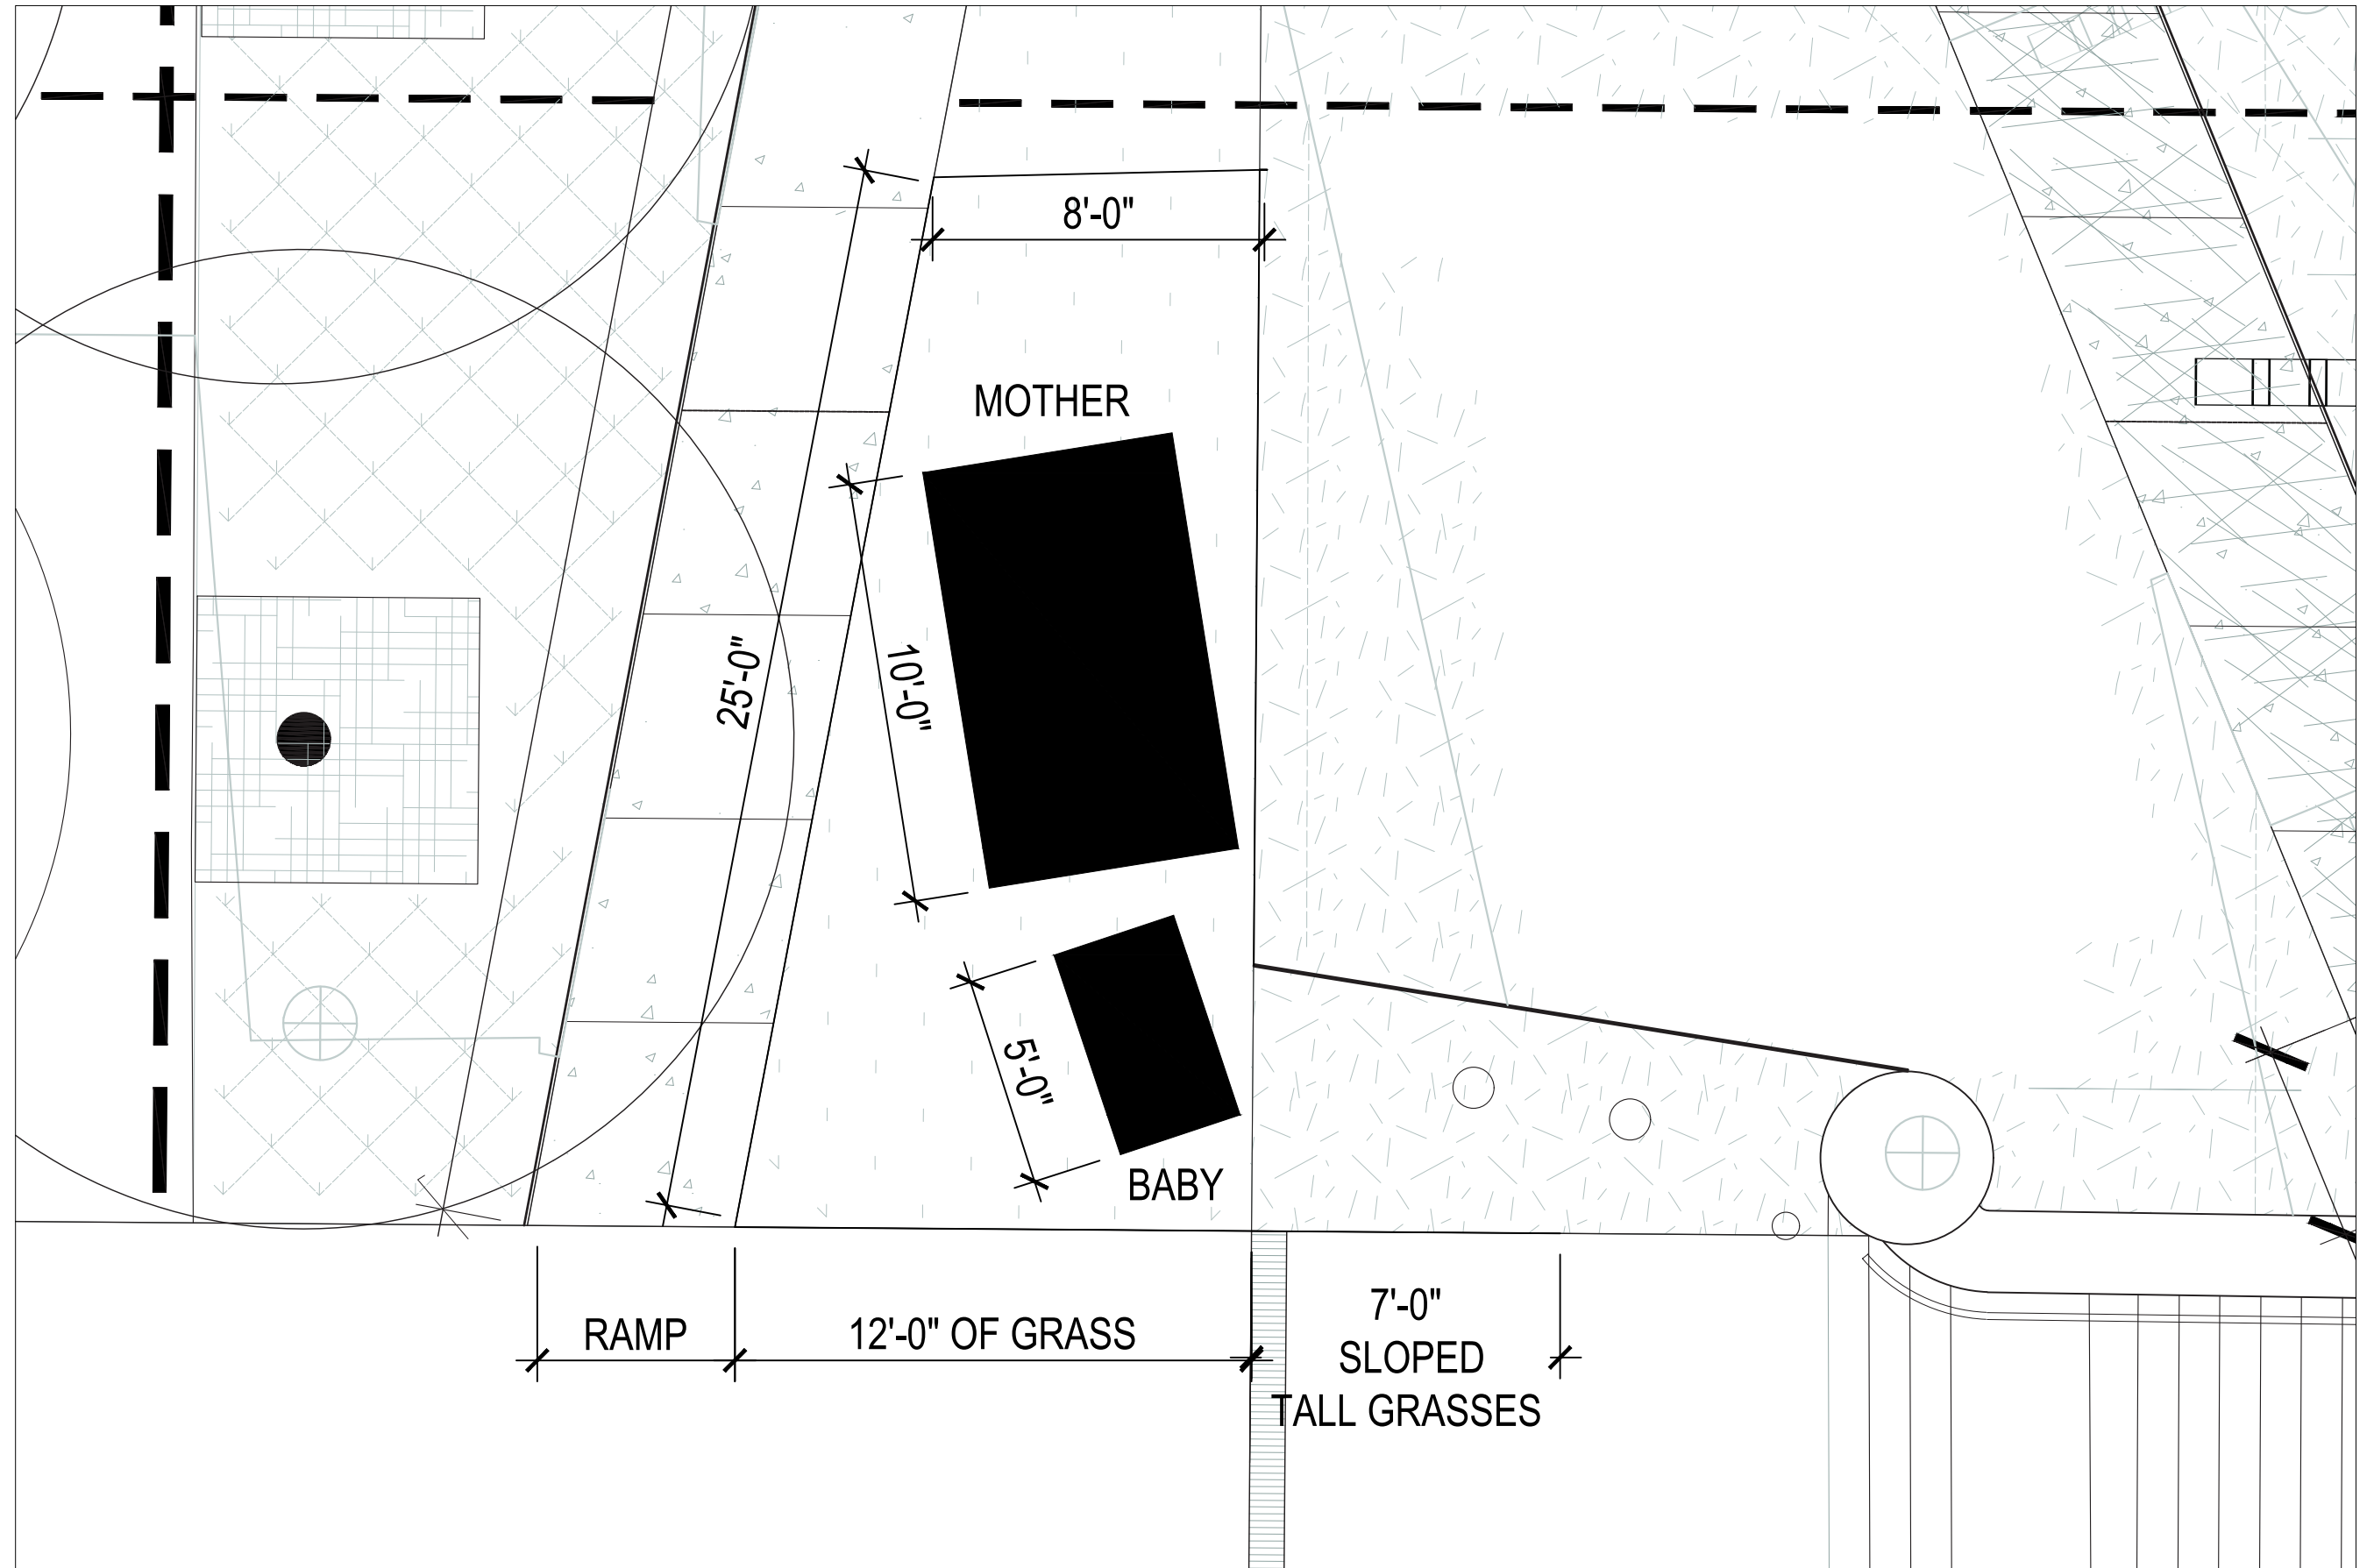

LOCATION PLAN FOR ELEPHANTS - OPTION A

LOCATION PLAN FOR ELEPHANTS - OPTION B

LOCATION PLAN FOR ELEPHANTS - OPTION C

The Great Elephant Migration

Updates 2.15.26

ID No: 388

Height: 224cm

Category: Adult Female

Calf: Peanut

Matriarch: Tara

The Great Elephant Migration

Updates 2.15.26

Site Layout

Site Photos

Milestone Dates

- FEB 9, 2026:** DAM review meeting – verbal support received
- MARCH 2026:** Public Art & Civic Review hearing. Specific meeting date TBD.
Tara and Peanut board boat in India headed to NYC.
- JUNE 2026:** Expected arrival and installation of Tara and Peanut in PGH.