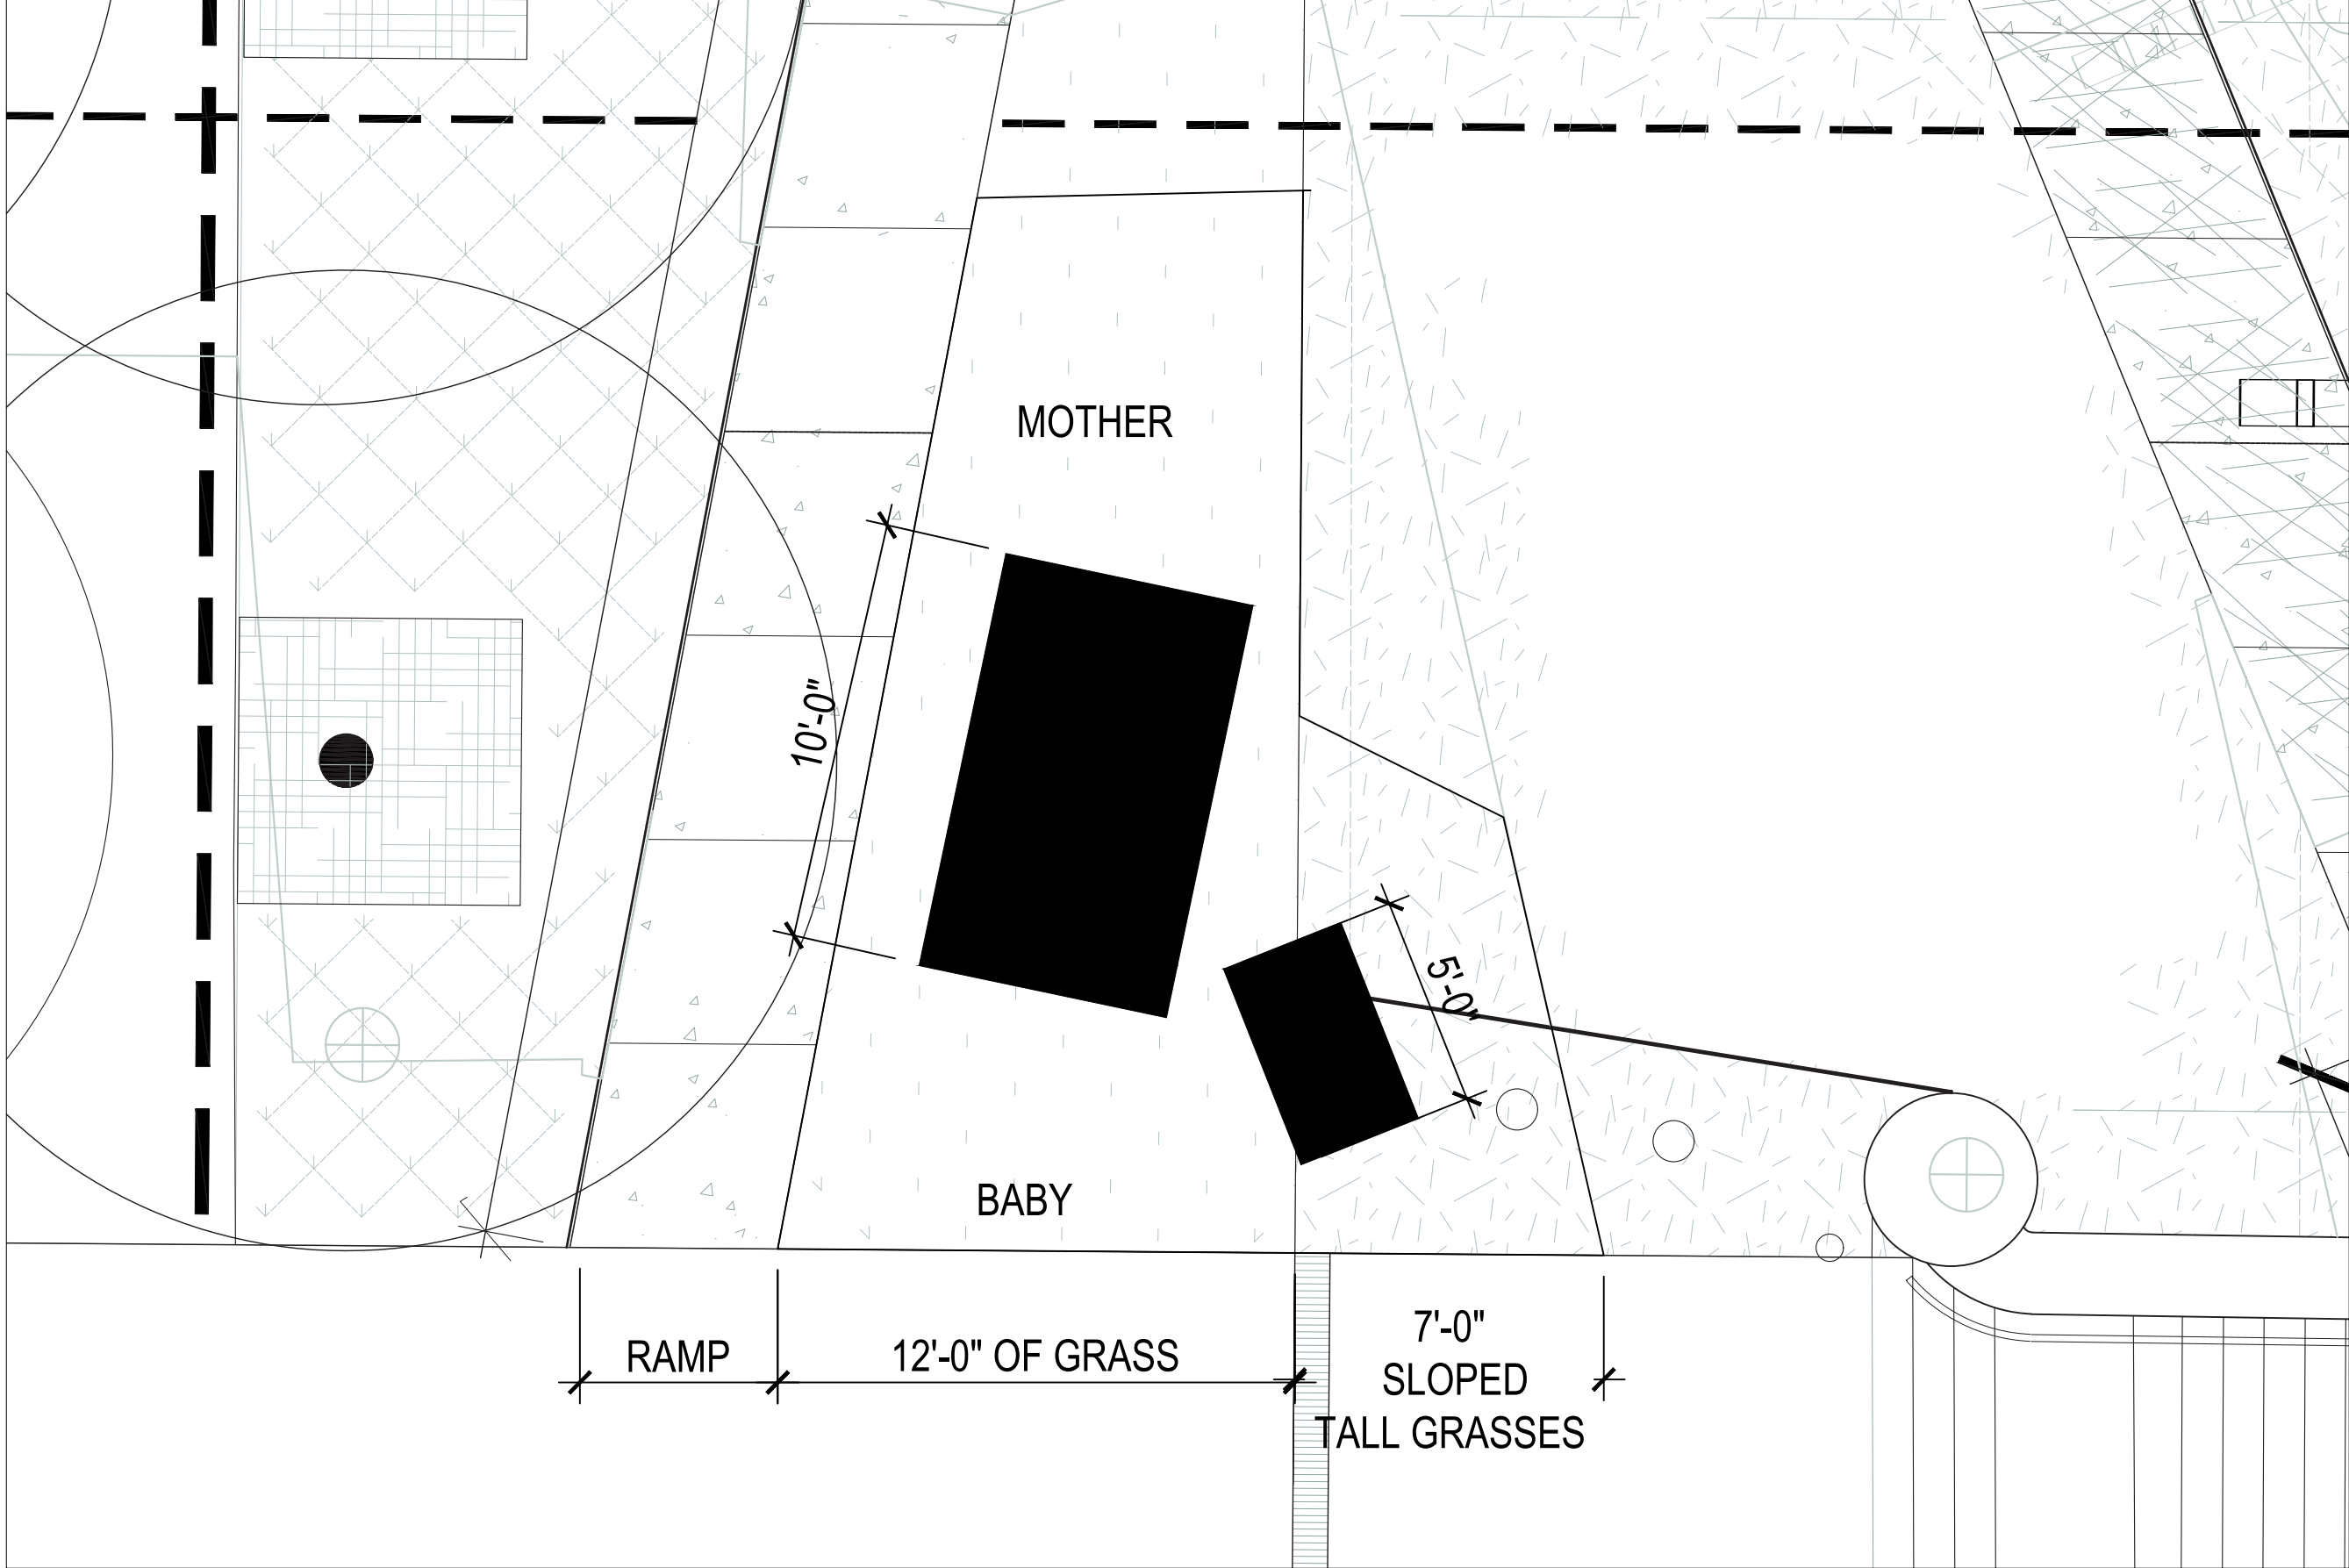

LOCATION PLAN FOR ELEPHANTS - OPTION A

LOCATION PLAN FOR ELEPHANTS - OPTION B

LOCATION PLAN FOR ELEPHANTS - OPTION C

The Great Elephant Migration

Updates 2.15.26

ID No: 388

Height: 224cm

Category: Adult Female

Calf: Peanut

Matriarch: Tara

The Great Elephant Migration

Updates 2.15.26

Site Layout

Site Photos

Milestone Dates

- FEB 9, 2026:** DAM review meeting – verbal support received
- MARCH 2026:** Public Art & Civic Review hearing. Specific meeting date TBD.
Tara and Peanut board boat in India headed to NYC.
- JUNE 2026:** Expected arrival and installation of Tara and Peanut in PGH.