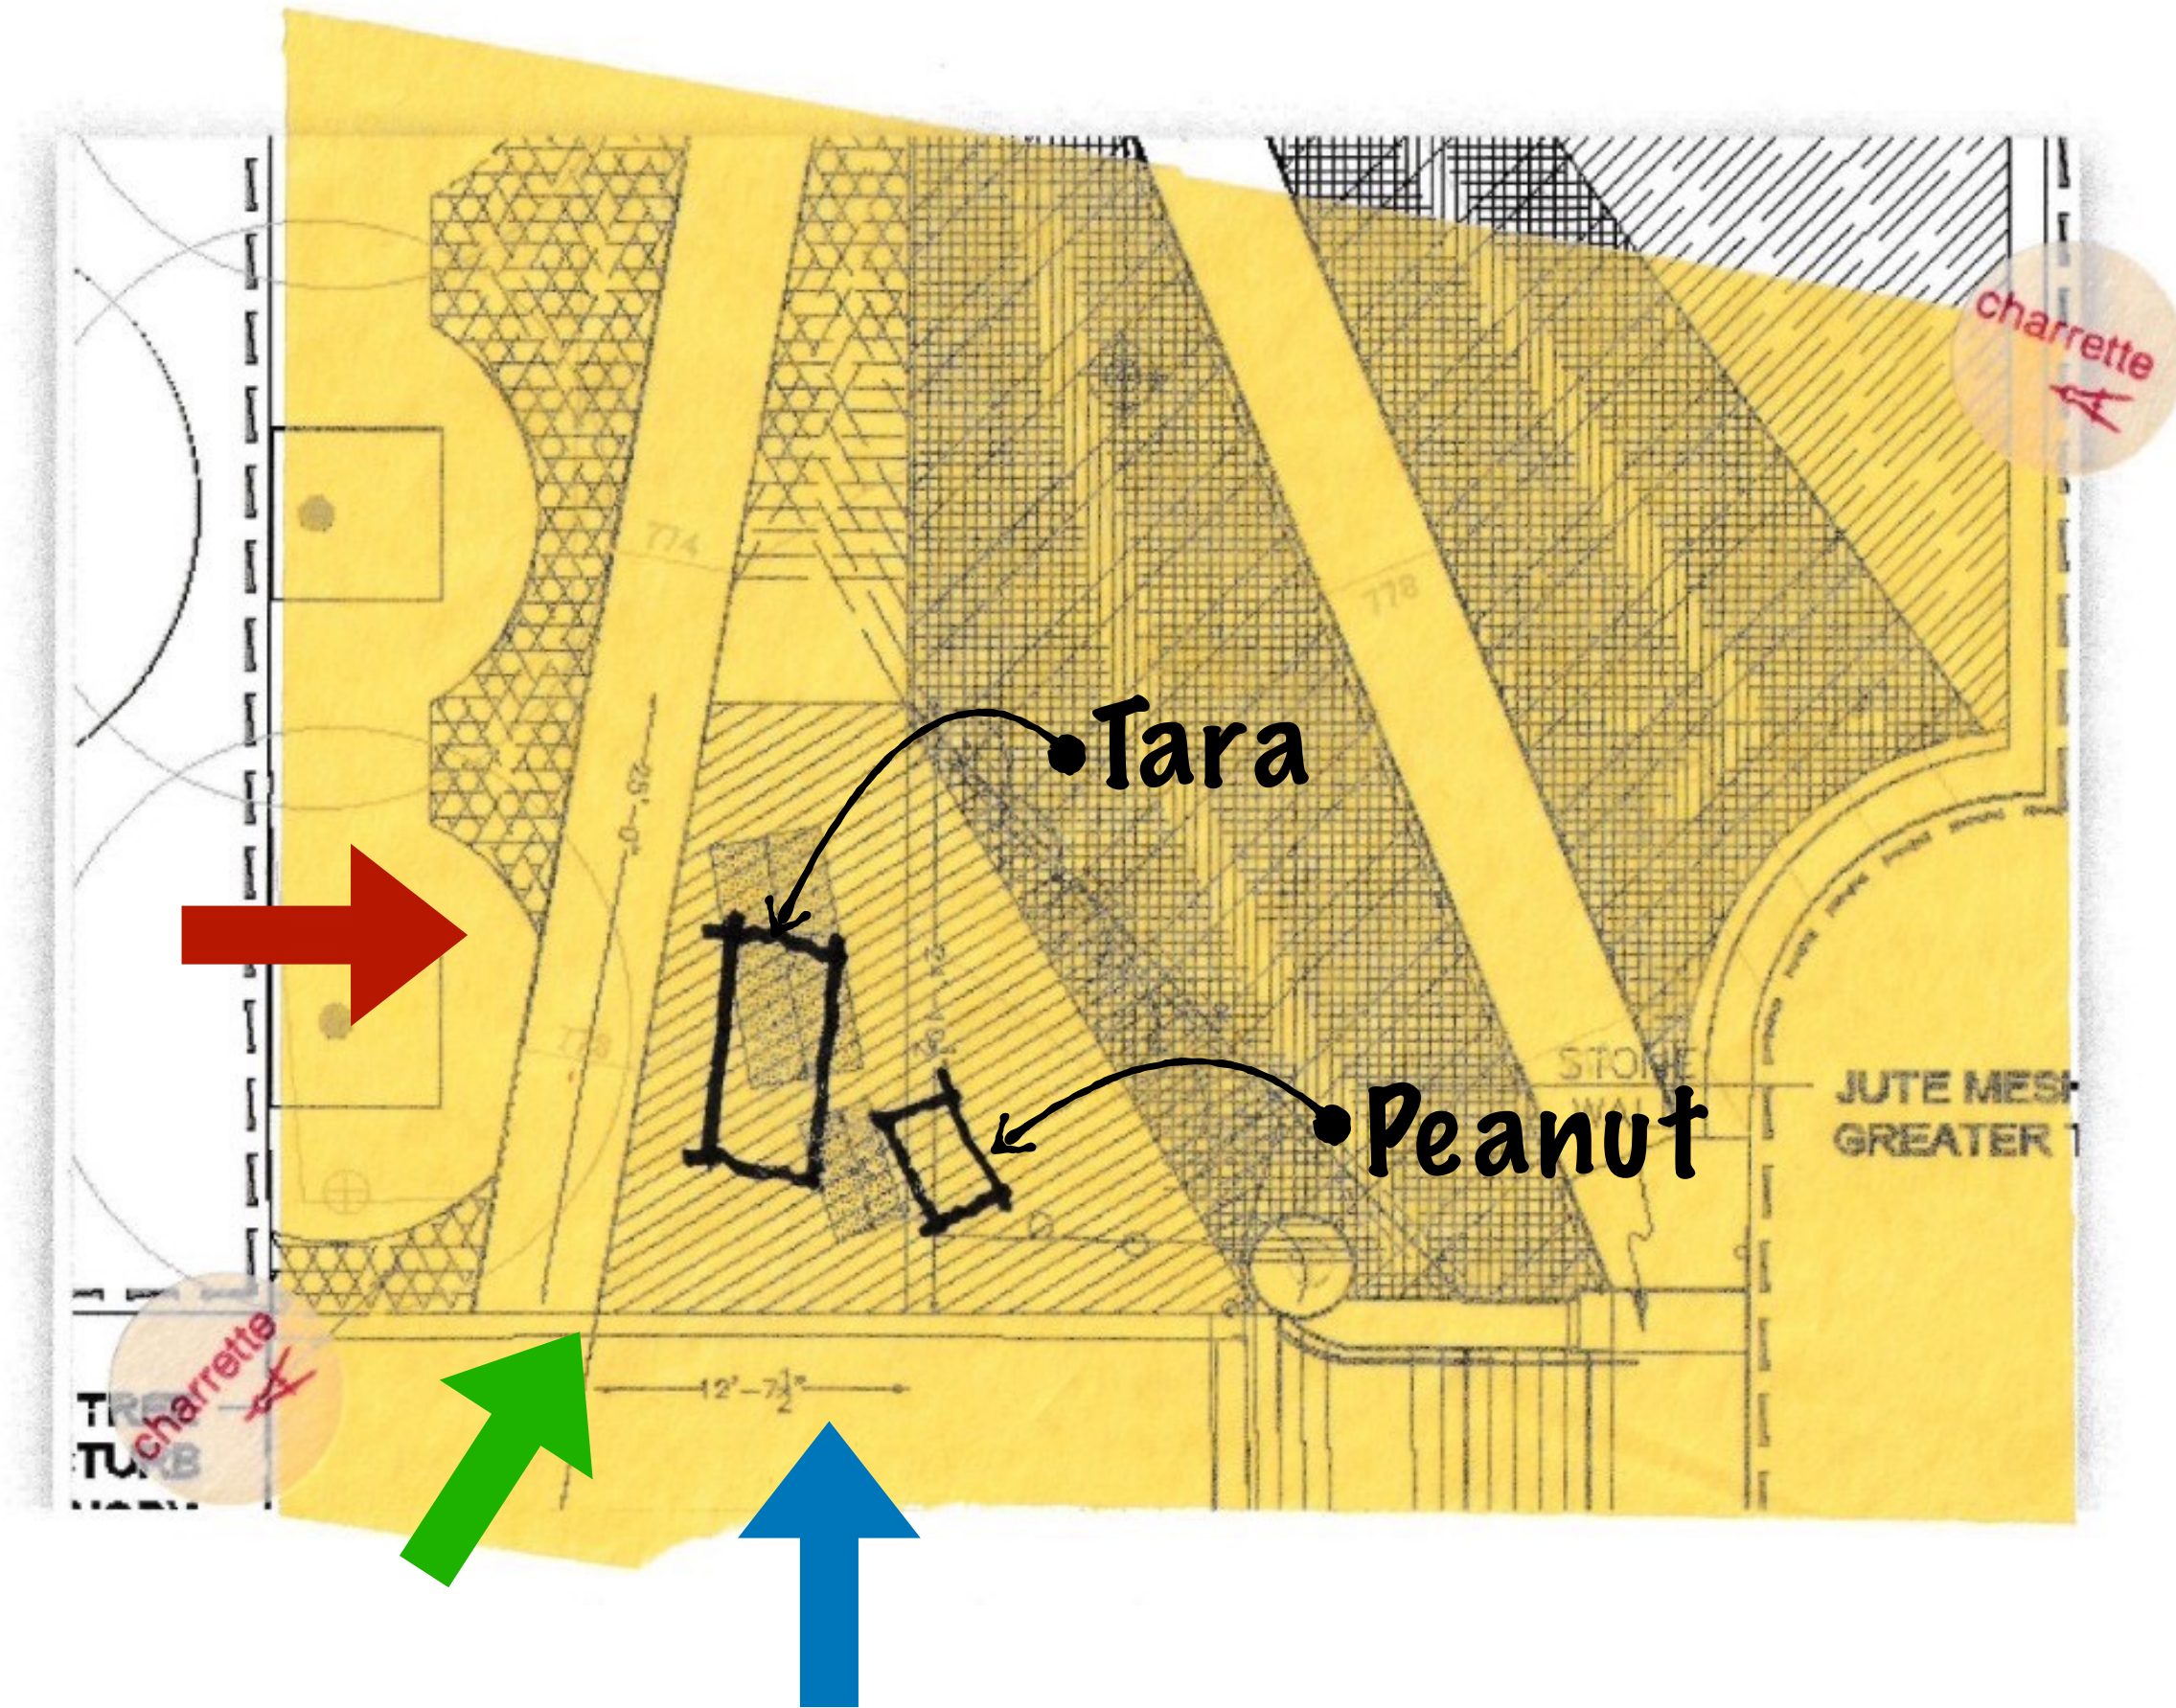

LOCATION PLAN FOR ELEPHANTS - OPTION A

LOCATION PLAN FOR ELEPHANTS - OPTION B

LOCATION PLAN FOR ELEPHANTS - OPTION C

The Great Elephant Migration

Updates 2.15.26

ID No: 388

Height: 224cm

Category: Adult Female

Calf: Peanut

Matriarch: Tara

The Great Elephant Migration

Updates 2.15.26

Site Layout

Site Photos

Milestone Dates

- FEB 9, 2026:** DAM review meeting – verbal support received
- MARCH 2026:** Public Art & Civic Review hearing. Specific meeting date TBD.
Tara and Peanut board boat in India headed to NYC.
- JUNE 2026:** Expected arrival and installation of Tara and Peanut in PGH.