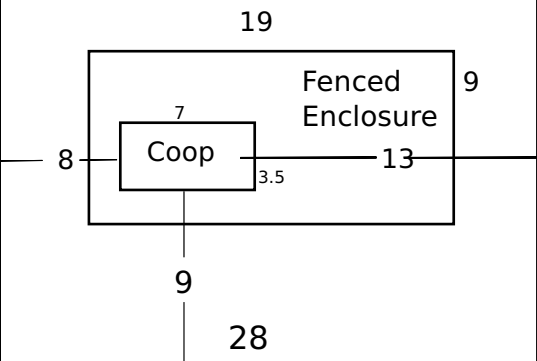

Manton Way

14-C-378

73.75

14-G-273

14-G-276

14-G-275

Site Plan - 958 Manton Way, Pittsburgh, PA
 Lot & Block: 14-C-378
 Date: Oct 9, 2025
 Owner: Patrice Collins-Bolompe

Scale: 1"=10'